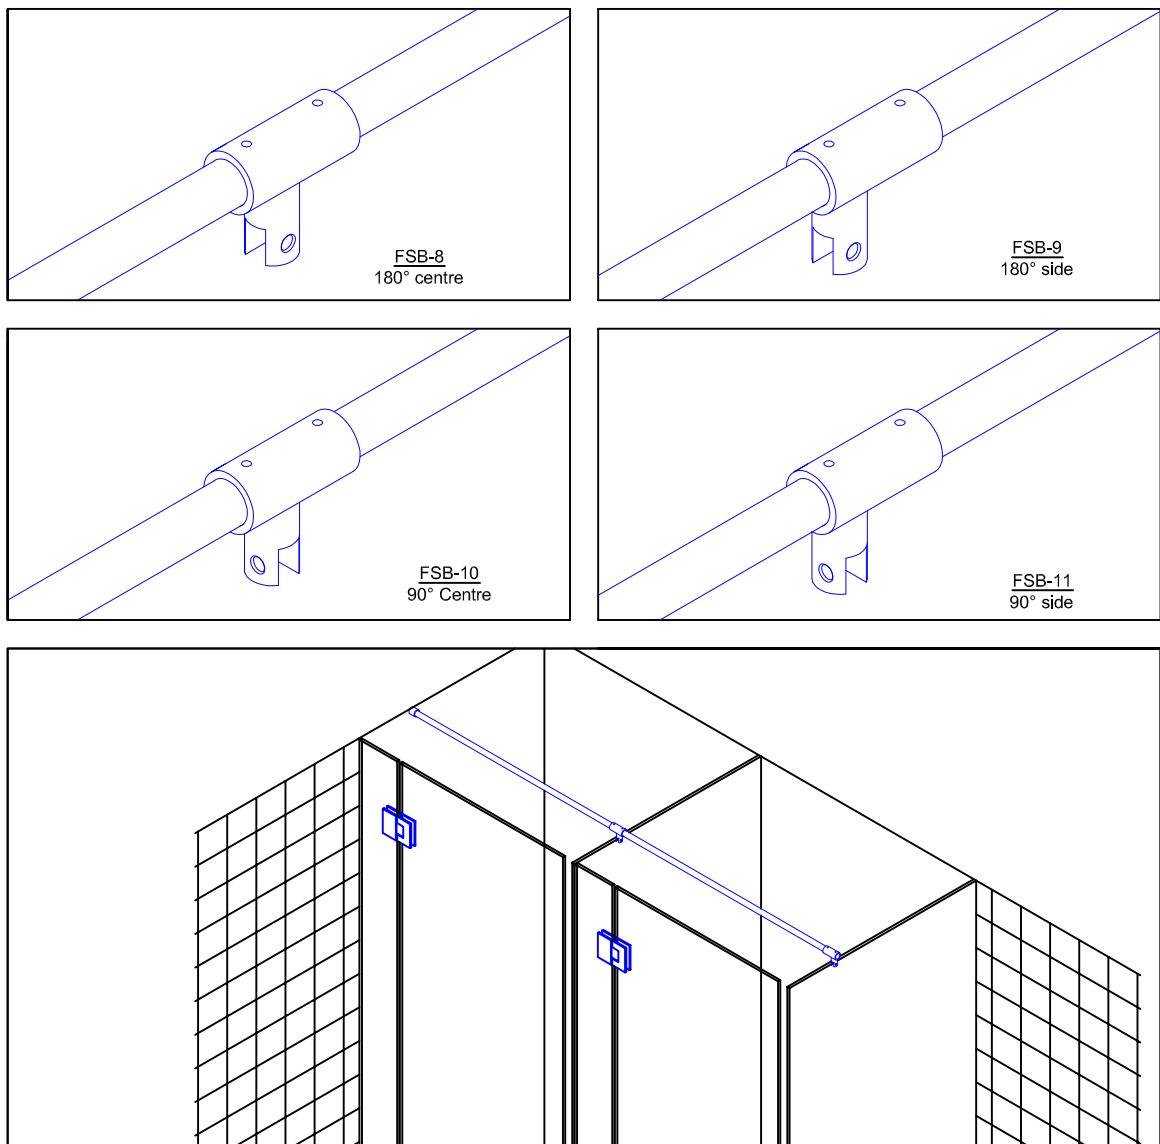

## Stabilizer running fittings

Running fittings can be used to reduce glass panel movement in multiple screen installations.  
Designed to suit 8mm & 10mm glass.

Standard Finishes: Fittings- Bright Chrome, Satin Chrome, Powdercoat or Gold  
Bar - Polished or Satin Stainless Steel