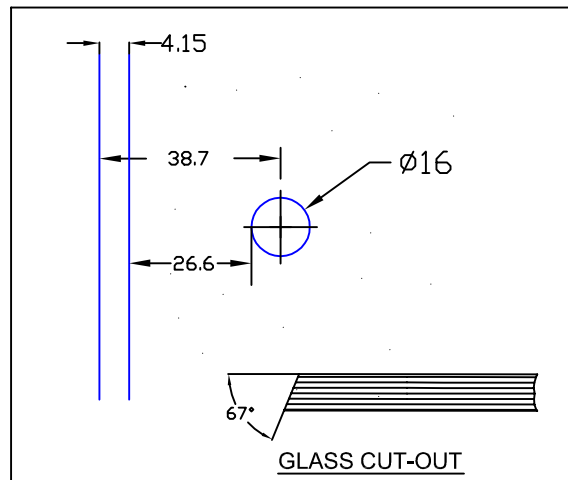

Opus Manufacturing Technical Page

FHBD135R

FHBD135R-1 Bracket/Clamp Glass to Glass. Manufactured in solid brass, and designed to secure 90 degree glass to glass shower enclosure panels. FHBD135R-1,2,3,4 indicates backplate option as shown above.