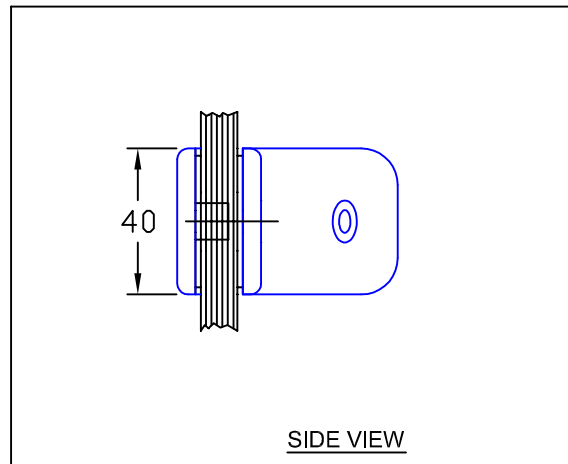

Opus Manufacturing Technical Page

FHBD135R

FHBD135R-1 Bracket/Clamp Glass to Glass. Manufactured in solid brass, and designed to secure 90 degree glass to glass shower enclosure panels. FHBD135R-1,2,3,4 indicates backplate option as shown above.