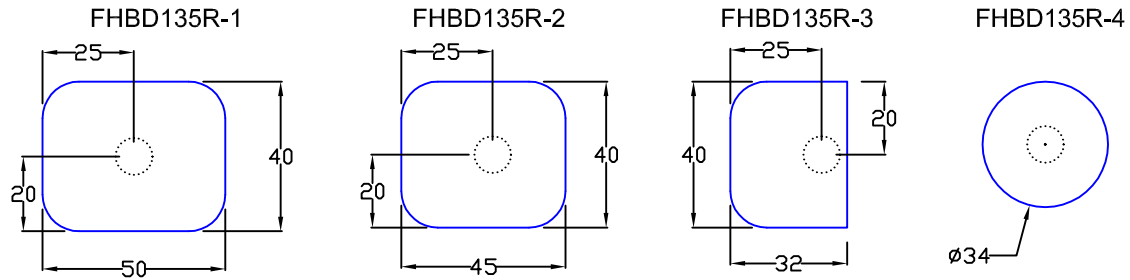

Opus Manufacturing Technical Page

FHBD135R

FHBD135R-1 Bracket/Clamp Glass to Glass. Manufactured in solid brass, and designed to secure 90 degree glass to glass shower enclosure panels. FHBD135R-1,2,3,4 indicates backplate option as shown above.