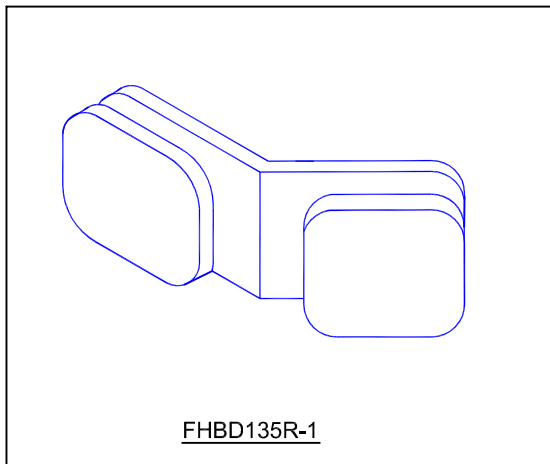

Opus Manufacturing Technical Page

FHBD135R

FHBD135R-1 Bracket/Clamp Glass to Glass. Manufactured in solid brass, and designed to secure 90 degree glass to glass shower enclosure panels. FHBD135R-1,2,3,4 indicates backplate option as shown above.