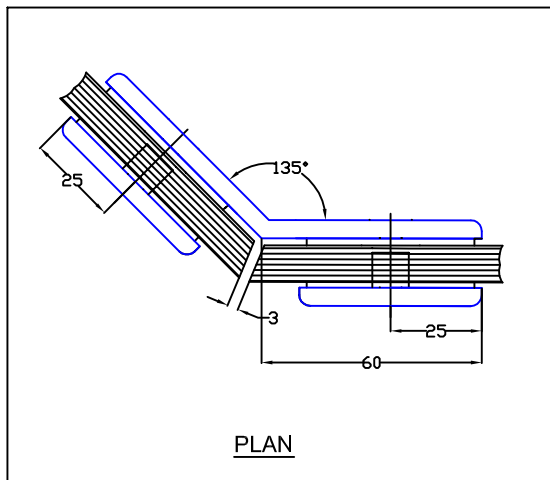

Opus Manufacturing Technical Page

FHBD135R

FHBD135R-1 Bracket/Clamp Glass to Glass. Manufactured in solid brass, and designed to secure 90 degree glass to glass shower enclosure panels. FHBD135R-1,2,3,4 indicates backplate option as shown above.