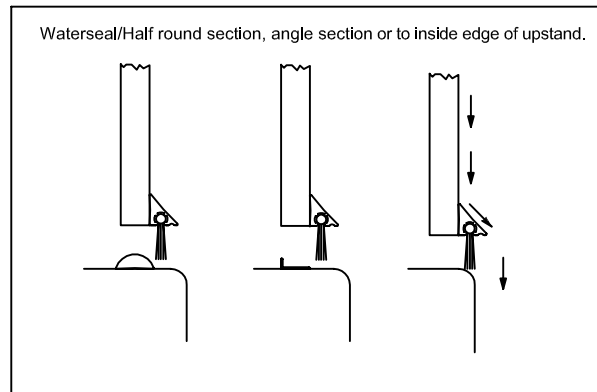

Opus Manufacturing Technical Page

WATERSEAL, BRUSH AND HALF ROUND EXTRUSION

To complete the package for the installation of Frameless Glass Showers the following extrusions are available.

Standard Finishes: Bright Silver, Natural Satin, Powdercoat or Gold