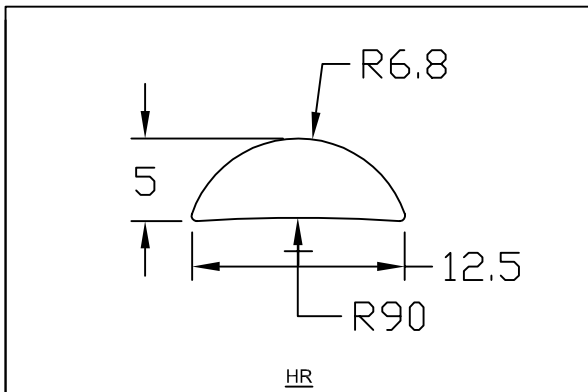

Opus Manufacturing Technical Page

WATERSEAL, BRUSH AND HALF ROUND EXTRUSION

To complete the package for the installation of Frameless Glass Showers the following extrusions are available.

Standard Finishes: Bright Silver, Natural Satin, Powdercoat or Gold