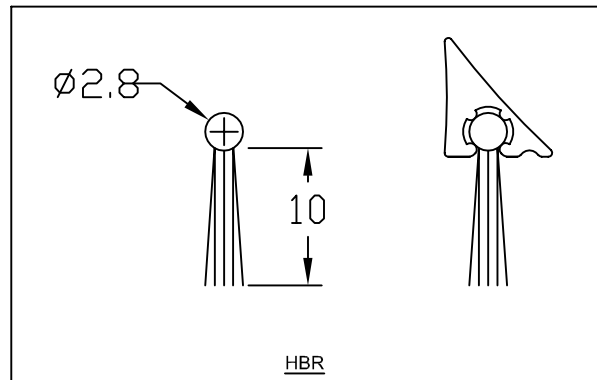

Opus Manufacturing Technical Page

WATERSEAL, BRUSH AND HALF ROUND EXTRUSION

To complete the package for the installation of Frameless Glass Showers the following extrusions are available.

Standard Finishes: Bright Silver, Natural Satin, Powdercoat or Gold