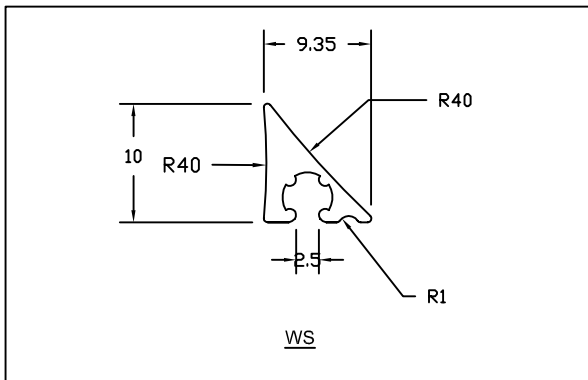

Opus Manufacturing Technical Page

WATERSEAL, BRUSH AND HALF ROUND EXTRUSION

To complete the package for the installation of Frameless Glass Showers the following extrusions are available.

Standard Finishes: Bright Silver, Natural Satin, Powdercoat or Gold