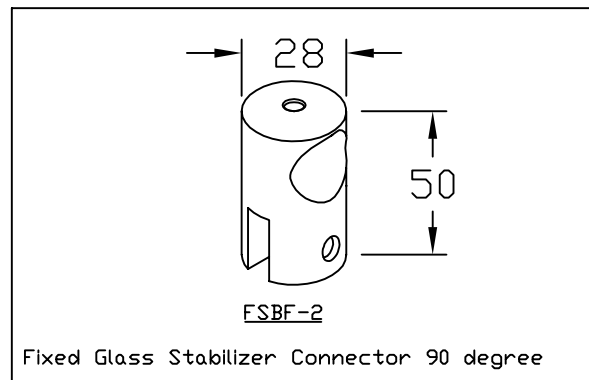

Opus Manufacturing Technical Page

FSBF Stabilizer Connectors

To complete the package for the installation of Frameless Glass Showers the following stabilizers are available. Designed to suit 6mm, 8mm & 10mm glass but can be adapted to suit various sizes on request.

Please note: The L/H and R/H orientation is determined when looking into shower.

Standard Finishes: Bright Silver, Natural Satin, Powdercoat or Gold