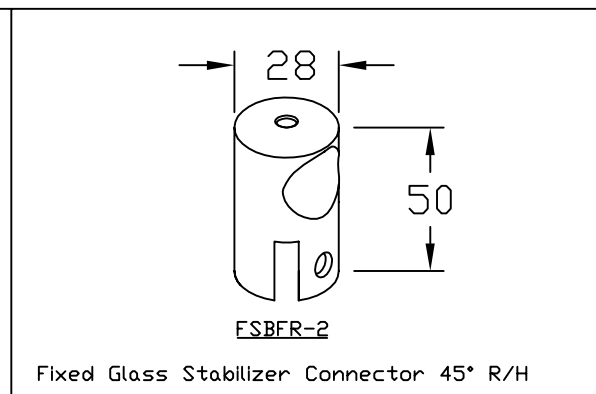

Opus Manufacturing Technical Page

FSBF Stabilizer Connectors

To complete the package for the installation of Frameless Glass Showers the following stabilizers are available. Designed to suit 6mm, 8mm & 10mm glass but can be adapted to suit various sizes on request.