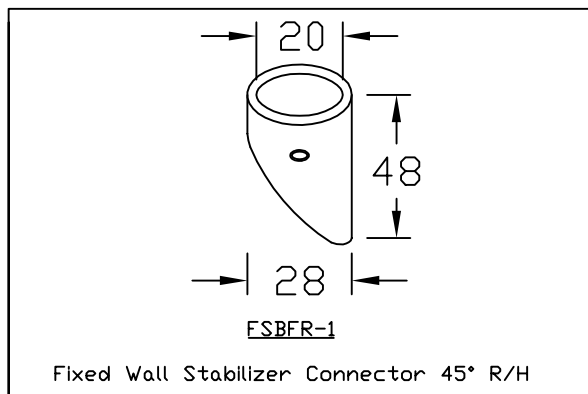

Opus Manufacturing Technical Page

FSBF Stabilizer Connectors

To complete the package for the installation of Frameless Glass Showers the following stabilizers are available. Designed to suit 6mm, 8mm & 10mm glass but can be adapted to suit various sizes on request.

Please note: The L/H and R/H orientation is determined when looking into shower.

Standard Finishes: Bright Silver, Natural Satin, Powdercoat or Gold