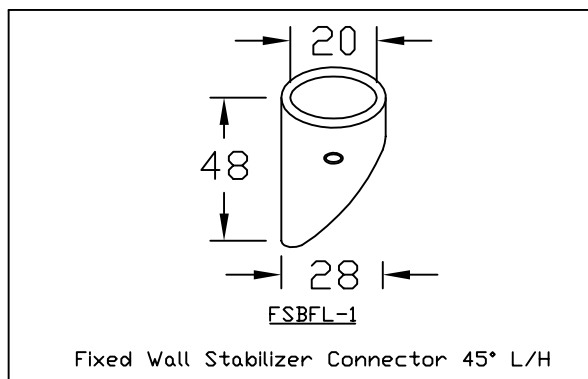

Opus Manufacturing Technical Page

FSBF Stabilizer Connectors

To complete the package for the installation of Frameless Glass Showers the following stabilizers are available. Designed to suit 6mm, 8mm & 10mm glass but can be adapted to suit various sizes on request.

Please note: The L/H and R/H orientation is determined when looking into shower.

Standard Finishes: Bright Silver, Natural Satin, Powdercoat or Gold