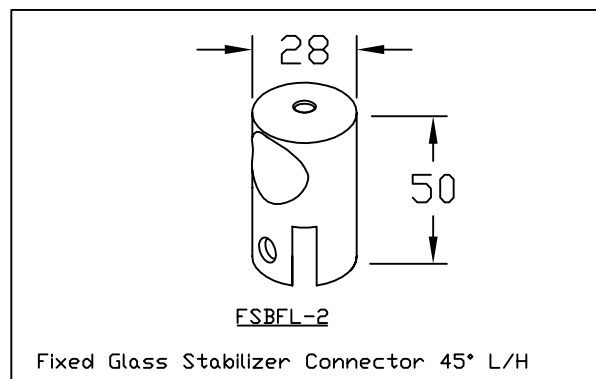

Opus Manufacturing Technical Page

FSBF Stabilizer Connectors

To complete the package for the installation of Frameless Glass Showers the following stabilizers are available. Designed to suit 6mm, 8mm & 10mm glass but can be adapted to suit various sizes on request.

Please note: The L/H and R/H orientation is determined when looking into shower.

Standard Finishes: Bright Silver, Natural Satin, Powdercoat or Gold